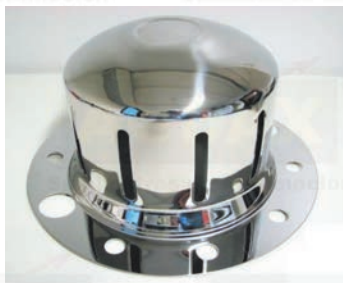

Ref. 0101066 Tapabuje trasero