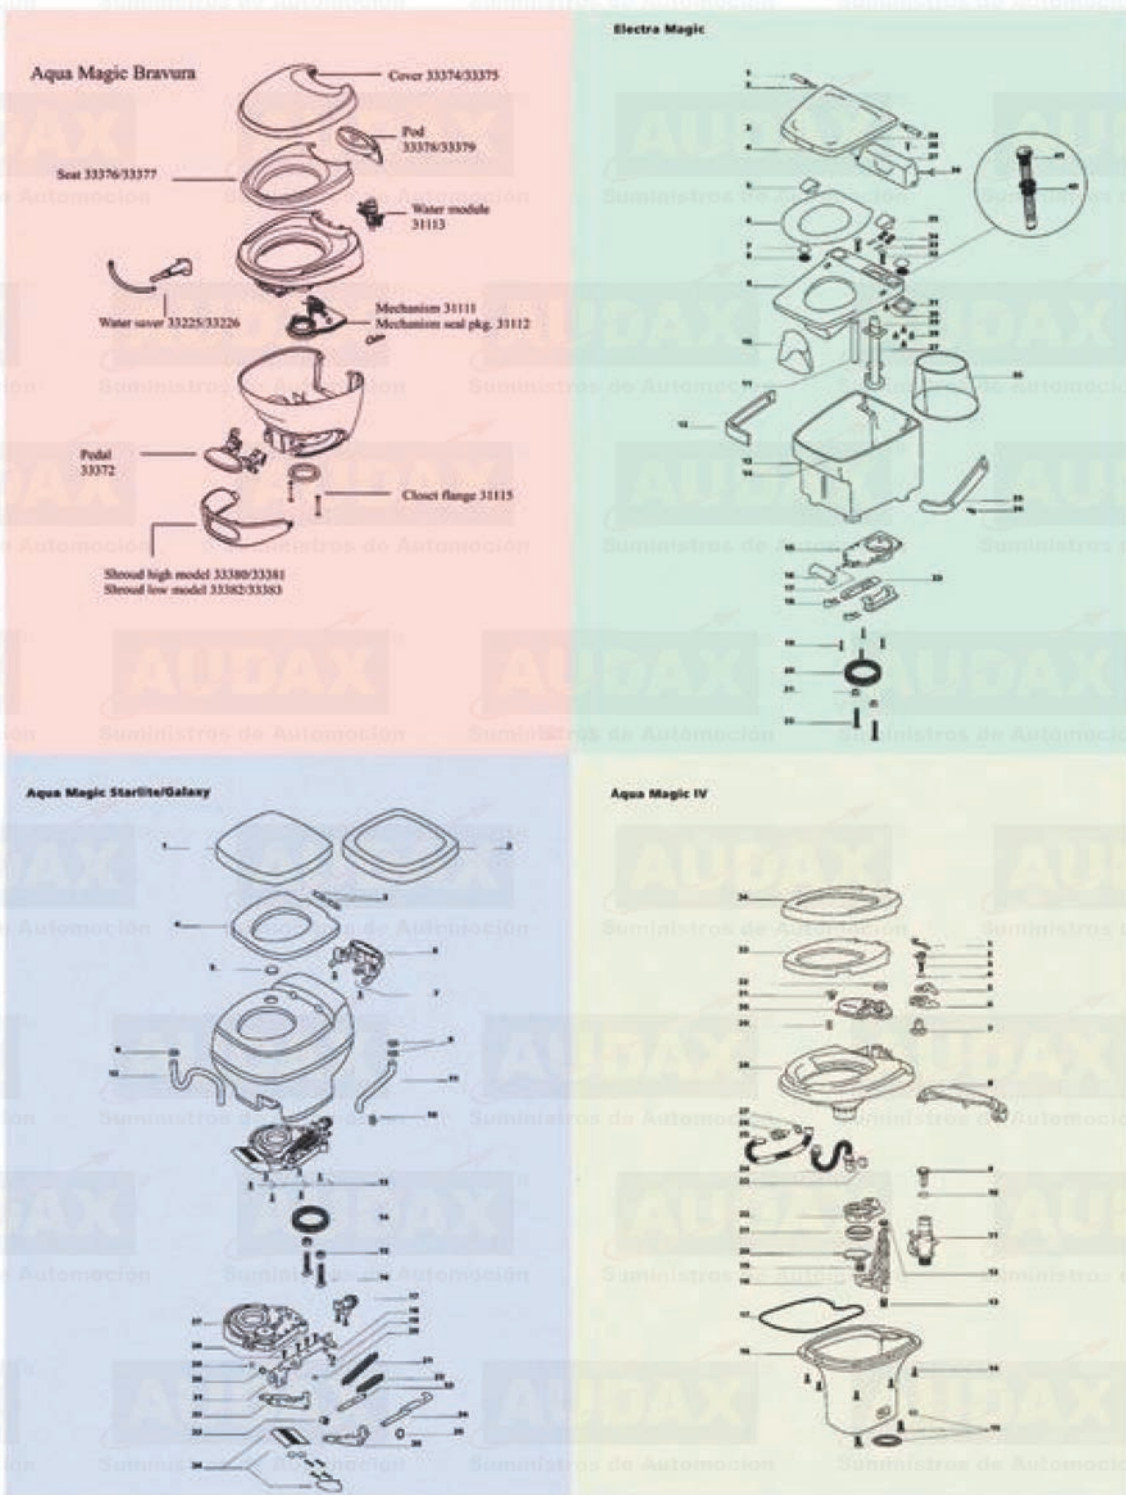

DESPIECES W.C. THETFORD