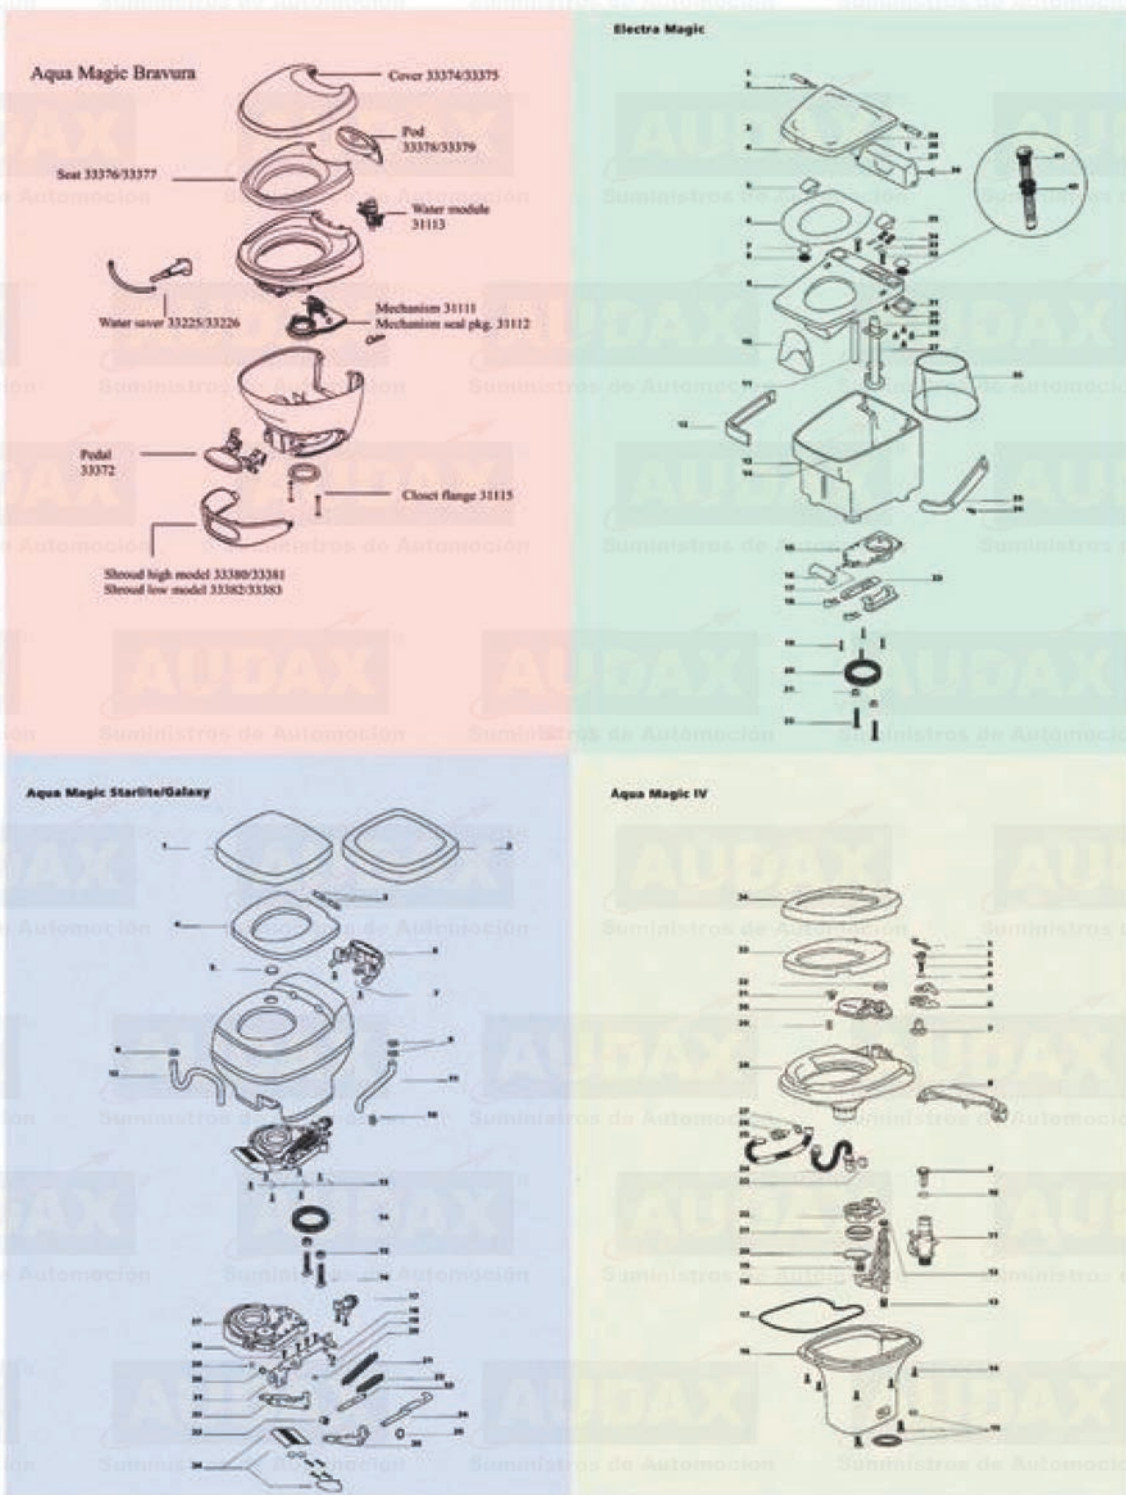

Ref. IN105400189

Cortina manual lateral. Indicar medidas A y B.

Motor cortina 24 V.
Ref. IN110200187

Motor cortina Beulas 24 V.
Ref. IN108200188

Motor cortina 24 V. especial Irizar PB
Ref. IN110200186

DESPIECES W.C. THETFORD